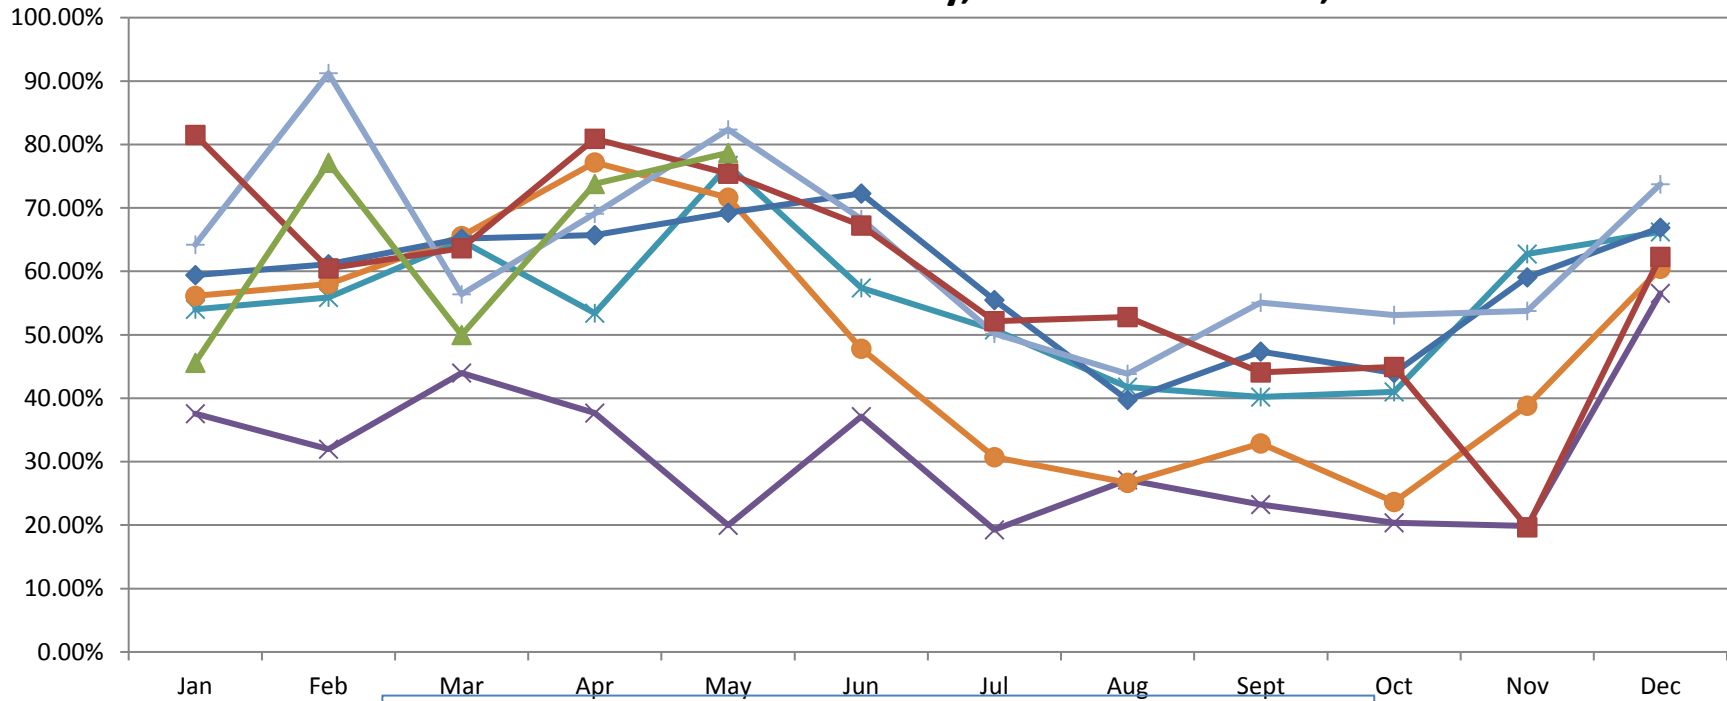

Jan	Feb	Mar	Apr	May	Jun	Jul	Aug	Sept	Oct	Nov	Dec
2011	37.58%	31.96%	44.00%	37.68%	19.95%	37.10%	19.27%	27.15%	23.24%	20.36%	19.86%	56.52%
2012	54.01%	55.88%	64.81%	53.42%	76.70%	57.38%	50.81%	41.74%	40.21%	40.99%	62.73%	66.21%
2013	56.14%	58.02%	65.58%	77.17%	71.64%	47.83%	30.73%	26.69%	32.90%	23.67%	38.82%	60.40%
2014	59.40%	61.11%	65.18%	65.71%	69.23%	72.29%	55.47%	39.74%	47.37%	43.98%	59.05%	66.91%
2015	64.20%	91.23%	56.38%	69.12%	82.38%	68.22%	50.18%	43.84%	55.09%	53.09%	53.76%	73.74%
2016	81.51%	60.49%	63.64%	80.92%	75.42%	67.23%	52.13%	52.83%	44.07%	44.95%	19.64%	62.30%
2017	45.61%	77.12%	50.00%	73.79%	78.69%							

Note: Beginning in 2011, information for animals euthanized at the request of their owners is excluded from the live release calculation.

Regional Center for Animal Care and Protection Monthly Live Release Rate for Cats for January, 2011 - December, 2017