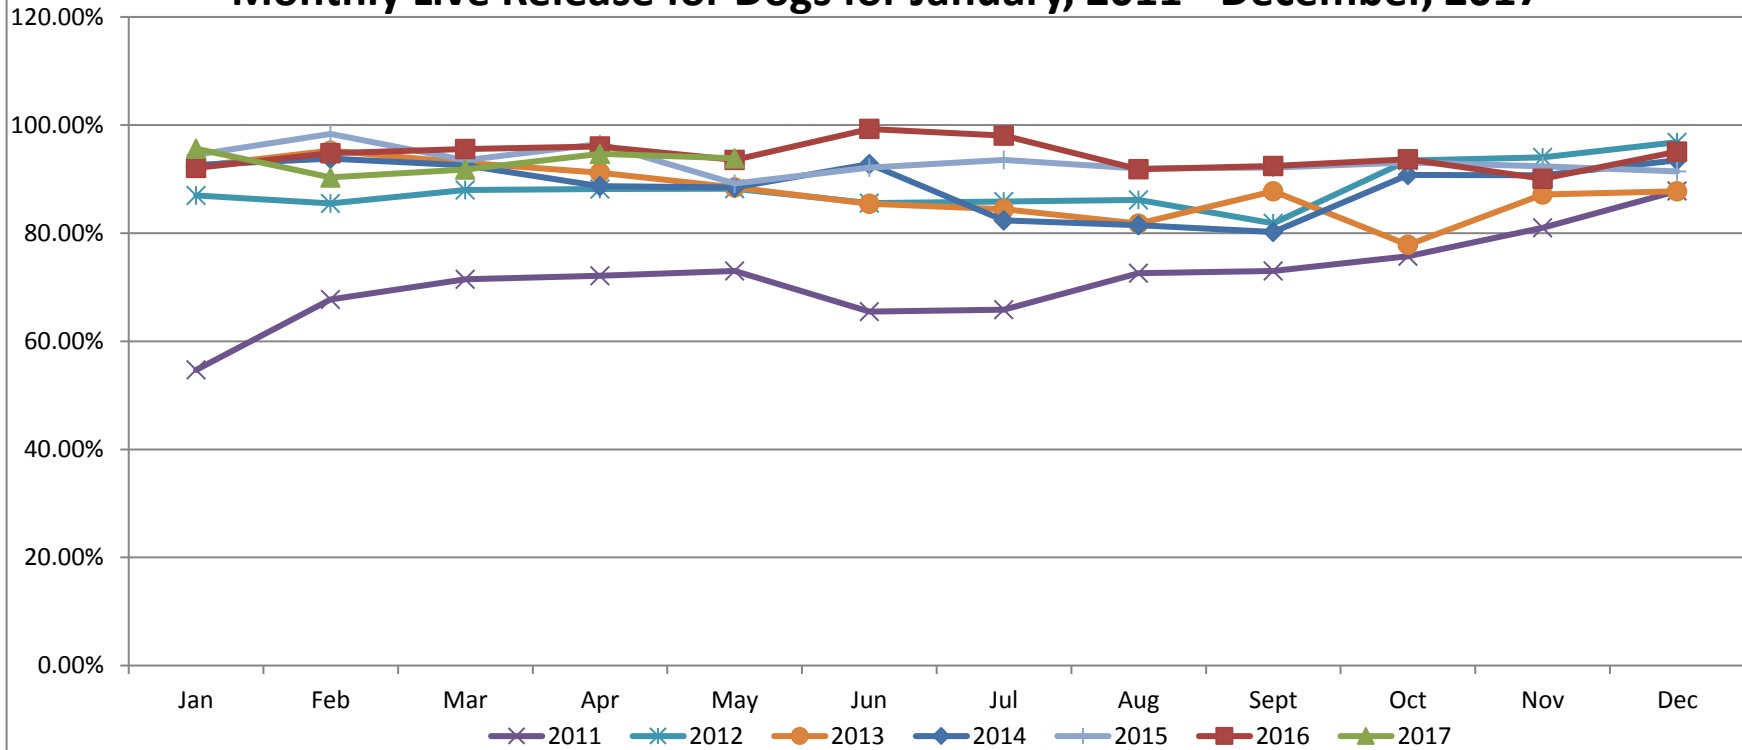

Monthly Live Release Rate for Cats

Monthly Live Release Rate for Dogs

	Jan	Feb	Mar	Apr	May	Jun	Jul	Aug	Sept	Oct	Nov	Dec
2011	54.69%	67.72%	71.49%	72.09%	73.02%	65.48%	65.82%	72.62%	73.00%	75.76%	81.00%	87.80%
2012	87.00%	85.52%	88.00%	88.16%	88.21%	85.57%	85.83%	86.14%	81.82%	93.44%	94.01%	96.84%
2013	92.39%	95.27%	93.04%	91.19%	88.44%	85.47%	84.43%	81.77%	87.74%	77.83%	87.16%	87.77%
2014	92.61%	93.79%	92.57%	88.71%	88.46%	92.75%	82.35%	81.46%	80.21%	90.77%	90.68%	93.51%
2015	94.48%	98.36%	93.46%	96.49%	89.19%	92.11%	93.55%	91.95%	92.14%	93.06%	92.35%	91.43%
2016	92.05%	94.78%	95.57%	96.03%	93.55%	99.26%	98.05%	91.85%	92.45%	93.67%	90.07%	95.09%
2017	95.61%	90.32%	91.79%	94.66%	93.85%							

Note: Beginning in 2011, information for animals euthanized at the request of their owners is excluded from the live release calculation.

Regional Center for Animal Care and Protection Monthly Live Release for Dogs for January, 2011 - December, 2017